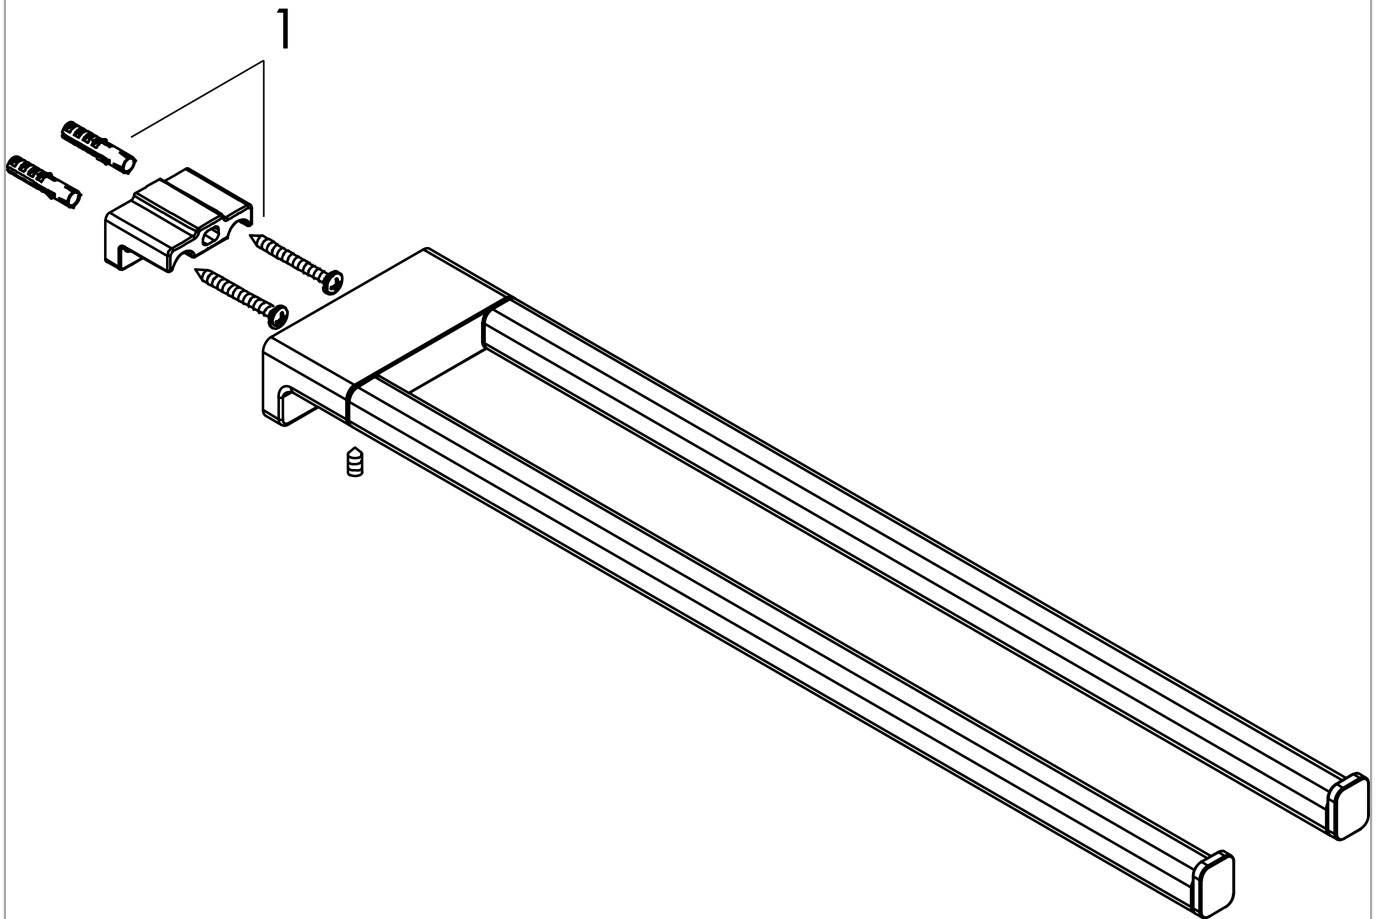

AddStoris
Towel rack with towel holder
 Surfaces: **Brushed Black Chrome** Article Number: **41751340**

Exploded Drawing

Year of production: >04/21

AddStoris
Towel rack with towel holder
 Surfaces: **Brushed Black Chrome** Article Number: **41751340**

Spare part list

Year of production: >04/21

Pos.	Description	Article Number	Price	PU
1	mounting set	40915000	-	1